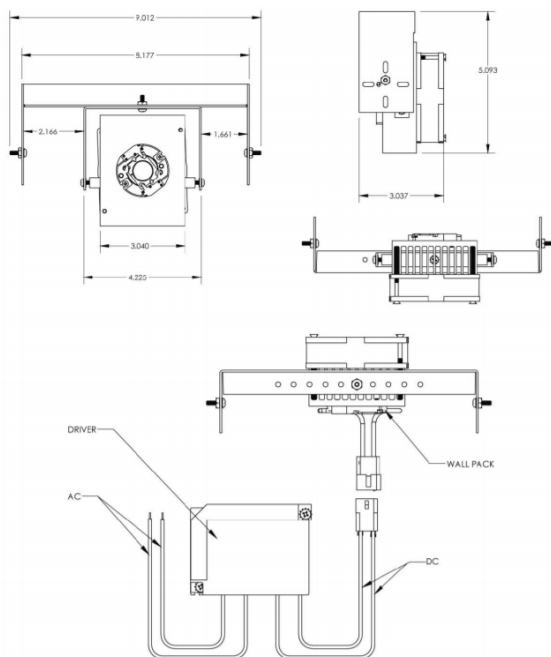

FEATURES AND BENEFITS

- Can be installed in wall packs, show boxes, street lights, flood lights, and canopy housing
- High Lumen output with less wattage requirement compared to traditional lighting