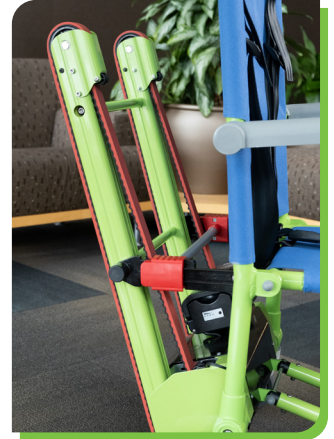

Evacusafe Stair Climber

Every minute matters when it comes to saving lives.

That's why companies are turning to quick-to-deploy, life-saving equipment like the Excel Stair Climber

The Excel Stair Climber is a power evacuation chair that can transport people up or down the stairs in the event of an emergency evacuation. The chair is the same ergonomic design as the non-powered Excel chair, with the addition of strong, on-board battery powered lifting tracks that can support hundreds of pounds and move up many flights of stairs on one charge.

Once ground level has been reached, the device also functions as a temporary wheelchair. With a supportive flat seat base, armrests and padded headrest the chair offers comfortable seating for extended periods of time.

When not in use, Evacusafe Excel chairs fold for compact storage. Each chair ships with a sturdy, long lasting protective cover.

Excel Evacuation Chair Specifications:

Height (folded/open)	44.5"/52"
Depth (folded/open)	11.5"/39" (max)
Width	25.5"
Weight	45 lbs.
Length During Use	56.25"

The Excel Stair Climber is a powerful, reliable resource to move individuals out of harm's way.

**Learn more.
Contact us today.**

US Safety Solutions, LLC
875-A Island Drive, Ste. 111
Alameda, CA 94502

Evacusafe™

innovation | manufacturing | training

Email: info@ussafetysolutions.com
Office: 510.356.6543

On the web:
www.ussafetysolutions.com